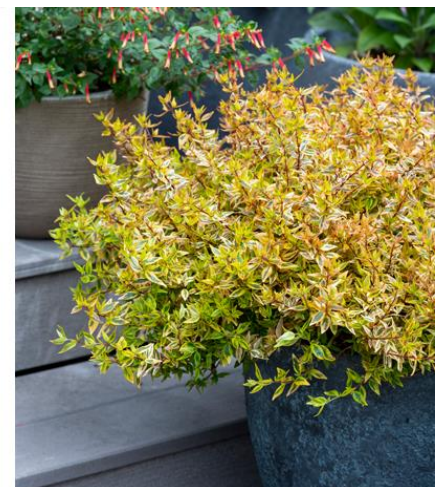

Key Differences:

- ✓ 'Peach' warm apricot tone **vs.** golden-yellow & green foliage.
- ✓ 'Peach' small compact foliage **vs.** medium to large foliage.
- ✓ 'Peach' tighter, more compact mounding habit **vs.** compact mounded habit.

PlantHaven Disclaimer: These Grower Notes are based on our experience with this crop. Growth will vary depending on location, climate, growing medium and cultural practices. Where fertilizer & chemical use is involved, read the labels, follow the manufacturer's instructions & practice careful trialing methods.

Note: PlantHaven varieties are subject to patent protection: unlicensed propagation prohibited.